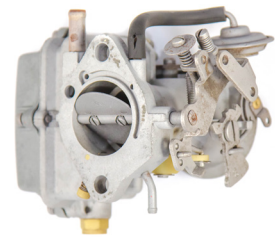

Holley R2998, H1-1920 Carburetor

This Carburetor Model H1-1920 is made by Holley for Chrysler Dodge Trucks 1962-1968.

Part number: R2998
Needs link for diaphragm choke.

APPLICATIONS

American Motors: 1965
Dodge: 1960-1972
Plymouth: 1960-1973