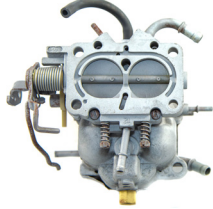

**WE HAVE THOUSANDS OF PARTS FOR YOUR APPLICATION. INQUIRE TODAY AT 519-664-2102**

**NIKKO DENSO**  **HITACHI**

**Blower Motors**

**Carburetor Cores**

**Slip Ring Ends Drive Ends**

**Starters**

**Alternators**

**CARBURETOR CORES FOR REBUILDING**

**Carter 3244S, C2-BBD Carburetor**

This carburetor Model C2-BBD is made by Carter for Chrysler 1962-1963.

**APPLICATIONS**

Chrysler 1959-1971: 383"  
Desoto 1958-1960: 350", 360", 383"  
Dodge 1968-1971: 383", 1963-1967: 361", 383"  
1959-1961: 360", 361"  
Dodge Truck 1969-1971: 383", 1967: 383"  
Plymouth 1968-1971: 383", 1963-1967: 361", 383"  
Chris Craft Marine: 307", 350"

**Carter 8137S, C2-BDD Carburetor**

This carburetor Model C2-BBD is made by Carter for Dodge & Chrysler trucks 1978-1979.  
Part number: 8137S

**APPLICATIONS**

Chrysler 1977-1983: 225", 1974-1984: 318", 360",  
Dodge 1976-1983: 225", 1976-1977: 245", 263",  
1974-1984: 318", 360",  
Dodge Truck 1982-1983: 225", 1978-1979: 225",  
1976-1977: 245", 1982-1984: 318", 1974-1979: 318",  
Plymouth 1974-1984: 318", 360", 1983-1984: 318",  
1974-1984: 318", 360", 1976-1983: 225", 1976-1977: 245",  
263", 1983-1984: 318"

**Carter 4124S, C2BBD Carburetor**

This Carburetor Model C2BBD is Made by Carter for Chrysler and Dodge Trucks 1966-1973.  
Part number: 4124S

Needs retaining rings for links.

**APPLICATIONS**

Desoto 1960: 313"  
Dodge 1967-1976: 225", 1971-1973: 318",  
1960-1970: 273", 313", 318"  
Dodge Truck 1966-1973: 273", 318", 361", 1963  
Plymouth 1966-1971: 225", 1971-1973: 318",  
1960-1970: 273", 313", 318"