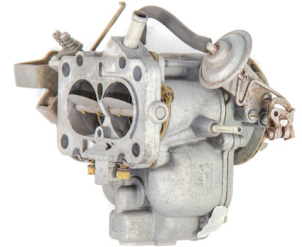

**CARBURETOR CORES FOR REBUILDING**

**Carter 3244S, C2-BBD Carburetor**

This carburetor Model C2-BBD is made by Carter for Chrysler 1962-1963.

**APPLICATIONS**

Chrysler 1959-1971: 383"  
Desoto 1958-1960: 350", 360", 383"  
Dodge 1968-1971: 383", 1963-1967: 361", 383"  
1959-1961: 360", 361"  
Dodge Truck 1969-1971: 383", 1967: 383"  
Plymouth 1968-1971: 383", 1963-1967: 361", 383"  
Chris Craft Marine: 307", 350"

**Carter 8137S, C2-BDD Carburetor**

This carburetor Model C2-BBD is made by Carter for Dodge & Chrysler trucks 1978-1979.  
Part number: 8137S

**APPLICATIONS**

Chrysler 1977-1983: 225", 1974-1984: 318", 360",  
Dodge 1976-1983: 225", 1976-1977: 245", 263",  
1974-1984: 318", 360",  
Dodge Truck 1982-1983: 225", 1978-1979: 225",  
1976-1977: 245", 1982-1984: 318", 1974-1979: 318",  
Plymouth 1974-1984: 318", 360", 1983-1984: 318",  
1974-1984: 318", 360", 1976-1983: 225", 1976-1977: 245",  
263", 1983-1984: 318"

**Carter 4124S, C2BBD Carburetor**

This Carburetor Model C2BBD is Made by Carter for Chrysler and Dodge Trucks 1966-1973.  
Part number: 4124S

Needs retaining rings for links.

**APPLICATIONS**

Desoto 1960: 313"  
Dodge 1967-1976: 225", 1971-1973: 318",  
1960-1970: 273", 313", 318"  
Dodge Truck 1966-1973: 273", 318", 361", 1963  
Plymouth 1966-1971: 225", 1971-1973: 318",  
1960-1970: 273", 313", 318"

**Ford Autolite 2100, OAAV**

Ford Autolite 2100 2 barrel, 2V, Autolite,  
Engine type: Fits 351 Cleveland  
Model Number Stamped: OAAV  
Venturi Size: 1.23

**APPLICATIONS**

Mercury Monterey: 1963, Cougar: 1968,  
Ford Galaxie: 1967, Fairlane: 1968-1969,  
Mustang: 1969-1970, Torino: 1969-1970,  
Falcon: 1969