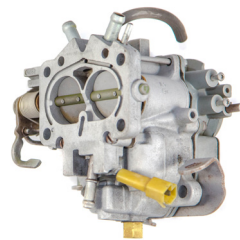

**CARBURETOR CORES FOR REBUILDING**

**Carter 3244S, C2-BBD Carburetor**

This carburetor Model C2-BBD is made by Carter for Chrysler 1962-1963.

**APPLICATIONS**

Chrysler 1959-1971: 383"  
Desoto 1958-1960: 350", 360", 383"  
Dodge 1968-1971: 383", 1963-1967: 361", 383"  
1959-1961: 360", 361"  
Dodge Truck 1969-1971: 383", 1967: 383"  
Plymouth 1968-1971: 383", 1963-1967: 361", 383"  
Chris Craft Marine: 307", 350"

**Carter 8137S, C2-BDD Carburetor**

This carburetor Model C2-BBD is made by Carter for Dodge & Chrysler trucks 1978-1979.  
Part number: 8137S

**APPLICATIONS**

Chrysler 1977-1983: 225", 1974-1984: 318", 360",  
Dodge 1976-1983: 225", 1976-1977: 245", 263",  
1974-1984: 318", 360",  
Dodge Truck 1982-1983: 225", 1978-1979: 225",  
1976-1977: 245", 1982-1984: 318", 1974-1979: 318",  
Plymouth 1974-1984: 318", 360", 1983-1984: 318",  
1974-1984: 318", 360", 1976-1983: 225", 1976-1977: 245",  
263", 1983-1984: 318"

**Carter 4124S, C2BBD Carburetor**

This Carburetor Model C2BBD is Made by Carter for Chrysler and Dodge Trucks 1966-1973.  
Part number: 4124S

Needs retaining rings for links.

**APPLICATIONS**

Desoto 1960: 313"  
Dodge 1967-1976: 225", 1971-1973: 318",  
1960-1970: 273", 313", 318"  
Dodge Truck 1966-1973: 273", 318", 361", 1963  
Plymouth 1966-1971: 225", 1971-1973: 318",  
1960-1970: 273", 313", 318"

**Ford Autolite 2100, OAAV**

Ford Autolite 2100 2 barrel, 2V, Autolite,  
Engine type: Fits 351 Cleveland  
Model Number Stamped: OAAV  
Venturi Size: 1.23

**APPLICATIONS**

Mercury Monterey: 1963, Cougar: 1968,  
Ford Galaxie: 1967, Fairlane: 1968-1969,  
Mustang: 1969-1970, Torino: 1969-1970,  
Falcon: 1969