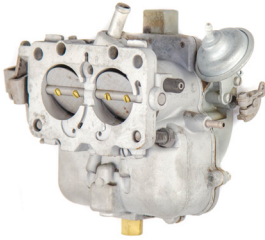

**WE HAVE THOUSANDS OF PARTS FOR YOUR APPLICATION. INQUIRE TODAY AT 519-664-2102**

**NIKKO DENSO**  **HITACHI**

**Blower Motors**

**Carburetor Cores**

**Slip Ring Ends Drive Ends**

**Starters**

**Alternators**

**CARBURETOR CORES FOR REBUILDING**

**Carter 3244S, C2-BBD Carburetor**

This carburetor Model C2-BBD is made by Carter for Chrysler 1962-1963.

**APPLICATIONS**

Chrysler 1959-1971: 383"  
Desoto 1958-1960: 350", 360", 383"  
Dodge 1968-1971: 383", 1963-1967: 361", 383"  
1959-1961: 360", 361"  
Dodge Truck 1969-1971: 383", 1967: 383"  
Plymouth 1968-1971: 383", 1963-1967: 361", 383"  
Chris Craft Marine: 307", 350"

**Carter 8137S, C2-BDD Carburetor**

This carburetor Model C2-BBD is made by Carter for Dodge & Chrysler trucks 1978-1979.  
Part number: 8137S

**APPLICATIONS**

Chrysler 1977-1983: 225", 1974-1984: 318", 360",  
Dodge 1976-1983: 225", 1976-1977: 245", 263",  
1974-1984: 318", 360",  
Dodge Truck 1982-1983: 225", 1978-1979: 225",  
1976-1977: 245", 1982-1984: 318", 1974-1979: 318",  
Plymouth 1974-1984: 318", 360", 1983-1984: 318",  
1974-1984: 318", 360", 1976-1983: 225", 1976-1977: 245",  
263", 1983-1984: 318"

**Carter 4124S, C2BBD Carburetor**

This Carburetor Model C2BBD is Made by Carter for Chrysler and Dodge Trucks 1966-1973.  
Part number: 4124S

Needs retaining rings for links.

**APPLICATIONS**

Desoto 1960: 313"  
Dodge 1967-1976: 225", 1971-1973: 318",  
1960-1970: 273", 313", 318"  
Dodge Truck 1966-1973: 273", 318", 361", 1963  
Plymouth 1966-1971: 225", 1971-1973: 318",  
1960-1970: 273", 313", 318"