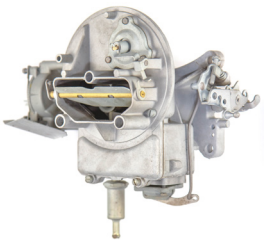

**CARBURETOR CORES FOR REBUILDING**

**Carter 3244S, C2-BBD Carburetor**

This carburetor Model C2-BBD is made by Carter for Chrysler 1962-1963.

**APPLICATIONS**

Chrysler 1959-1971: 383"  
Desoto 1958-1960: 350", 360", 383"  
Dodge 1968-1971: 383", 1963-1967: 361", 383"  
1959-1961: 360", 361"  
Dodge Truck 1969-1971: 383", 1967: 383"  
Plymouth 1968-1971: 383", 1963-1967: 361", 383"  
Chris Craft Marine: 307", 350"

**Carter 8137S, C2-BDD Carburetor**

This carburetor Model C2-BBD is made by Carter for Dodge & Chrysler trucks 1978-1979.  
Part number: 8137S

**APPLICATIONS**

Chrysler 1977-1983: 225", 1974-1984: 318", 360",  
Dodge 1976-1983: 225", 1976-1977: 245", 263",  
1974-1984: 318", 360",  
Dodge Truck 1982-1983: 225", 1978-1979: 225",  
1976-1977: 245", 1982-1984: 318", 1974-1979: 318",  
Plymouth 1974-1984: 318", 360", 1983-1984: 318",  
1974-1984: 318", 360", 1976-1983: 225", 1976-1977: 245",  
263", 1983-1984: 318"

**Carter 4124S, C2BBD Carburetor**

This Carburetor Model C2BBD is Made by Carter for Chrysler and Dodge Trucks 1966-1973.  
Part number: 4124S

Needs retaining rings for links.

**APPLICATIONS**

Desoto 1960: 313"  
Dodge 1967-1976: 225", 1971-1973: 318",  
1960-1970: 273", 313", 318"  
Dodge Truck 1966-1973: 273", 318", 361", 1963  
Plymouth 1966-1971: 225", 1971-1973: 318",  
1960-1970: 273", 313", 318"

**Ford Autolite 2100, OAAV**

Ford Autolite 2100 2 barrel, 2V, Autolite,  
Engine type: Fits 351 Cleveland  
Model Number Stamped: OAAV  
Venturi Size: 1.23

**APPLICATIONS**

Mercury Monterey: 1963, Cougar: 1968,  
Ford Galaxie: 1967, Fairlane: 1968-1969,  
Mustang: 1969-1970, Torino: 1969-1970,  
Falcon: 1969